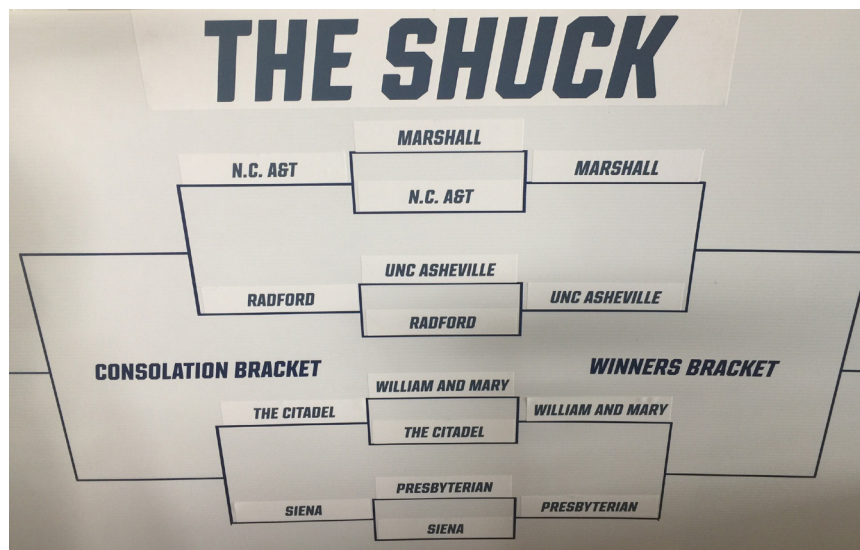

2017 OYSTER SHUCK MATCH PLAY

ROUND ONE

Presbyterian vs. Siena

Rylie Marchman (Presbyterian) defeats Marisa Fiorina (Siena), 6&5
Ann Elizabeth Gore (Presbyterian) defeats Stephanie Sullivan (Siena), 6&5
Sara Riso (Siena) defeats Maiken Paulsen (Presbyterian), 5&4
Abby Driscoll (Presbyterian) defeats Ashley Nguyen (Siena), 5&4
Celia Mansour (Presbyterian) defeats Kristen Bromley (Siena), 4&3

Marshall vs. North Carolina A&T

Ylva Forslund (Marshall) defeats Erica Jackson (North Carolina A&T), 8&7
Sarfina Seretharan (Marshall) defeats Deja Smith (North Carolina A&T), 7&6
Shelby Brauckmuller (Marshall) defeats Jill Harvison (North Carolina A&T), 6&5
Jocelyn Andrews (North Carolina A&T) defeats Pimrawee Huang (Marshall), 3&2
Sofia Alvarez (North Carolina A&T) defeats Leigha Holt (Marshall), 2&1

2017 OYSTER SHUCK MATCH PLAY

ROUND TWO

Radford vs. North Carolina A&T

Olivia Jay (Radford) defeats Erica Jackson (North Carolina A&T), 6&5
 Khushboo Thiagaraj (Radford) defeats Jill Harvison (North Carolina A&T), 4&3
 Morgan Cox (Radford) defeats Jocelyn Andrews (North Carolina A&T), 3&2
 Sofia Alvarez (North Carolina A&T) defeats Kasidy Beckel (Radford), 4&3
 Meagan Board (Radford) defeats Deja Smith (North Carolina A&T), 3&2