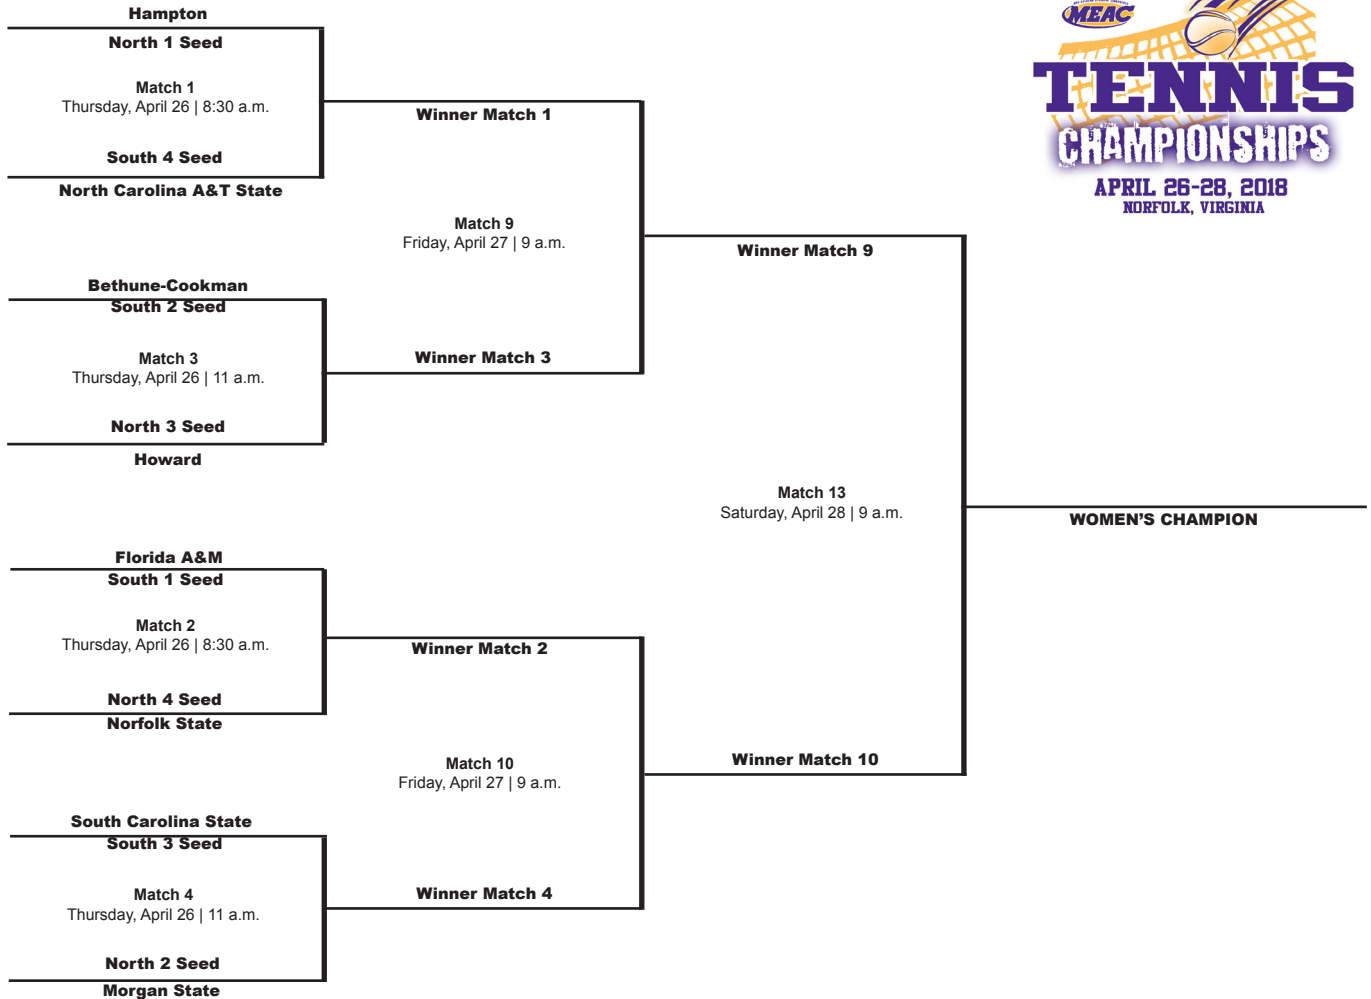

2018 MID-EASTERN ATHLETIC CONFERENCE WOMEN'S TENNIS CHAMPIONSHIP BRACKET

Thursday-Saturday, April 26-28, 2018
Folkes-Stevens Tennis Center, Norfolk, Va.

A SPECIAL THANKS TO OUR CORPORATE PARTNERS